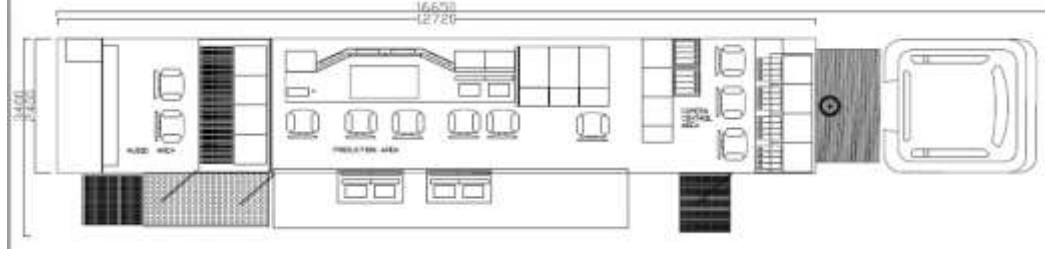

OB12

Outside Broadcasting Van

RESİM MASASI

Adet

Sony MVS-7000X 40 IN - 24 OUT Resim Masası

1

KAMERA

Adet