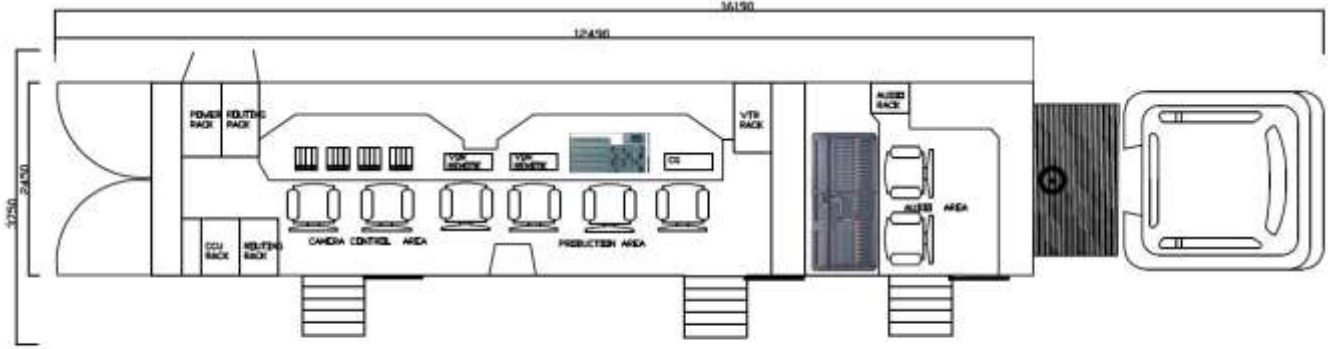

O B 7

Outside Broadcasting Van

CAMERA CONTROL MONITOR PLACEMENT

PRODUCTION MONITOR PLACEMENT

RESİM MASASI

Adet

Sony MVS-6000 Resim Masası

1